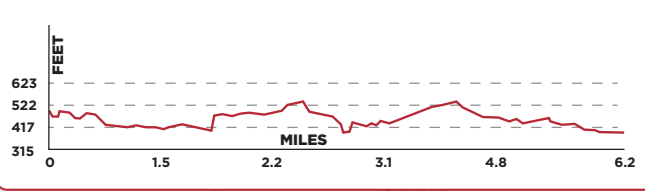

START ELEVATION: 498 FT • MAX ELEVATION: 540 FT • GAIN: 228 FT

**SATURDAY, APRIL 27, 2024
10K: 6:30AM**

- 10K COURSE
- BAND STAGES
- WATER + MORTAL
200 ELEVATION CHANGES
- MEDICAL

SUBJECT TO CHANGE