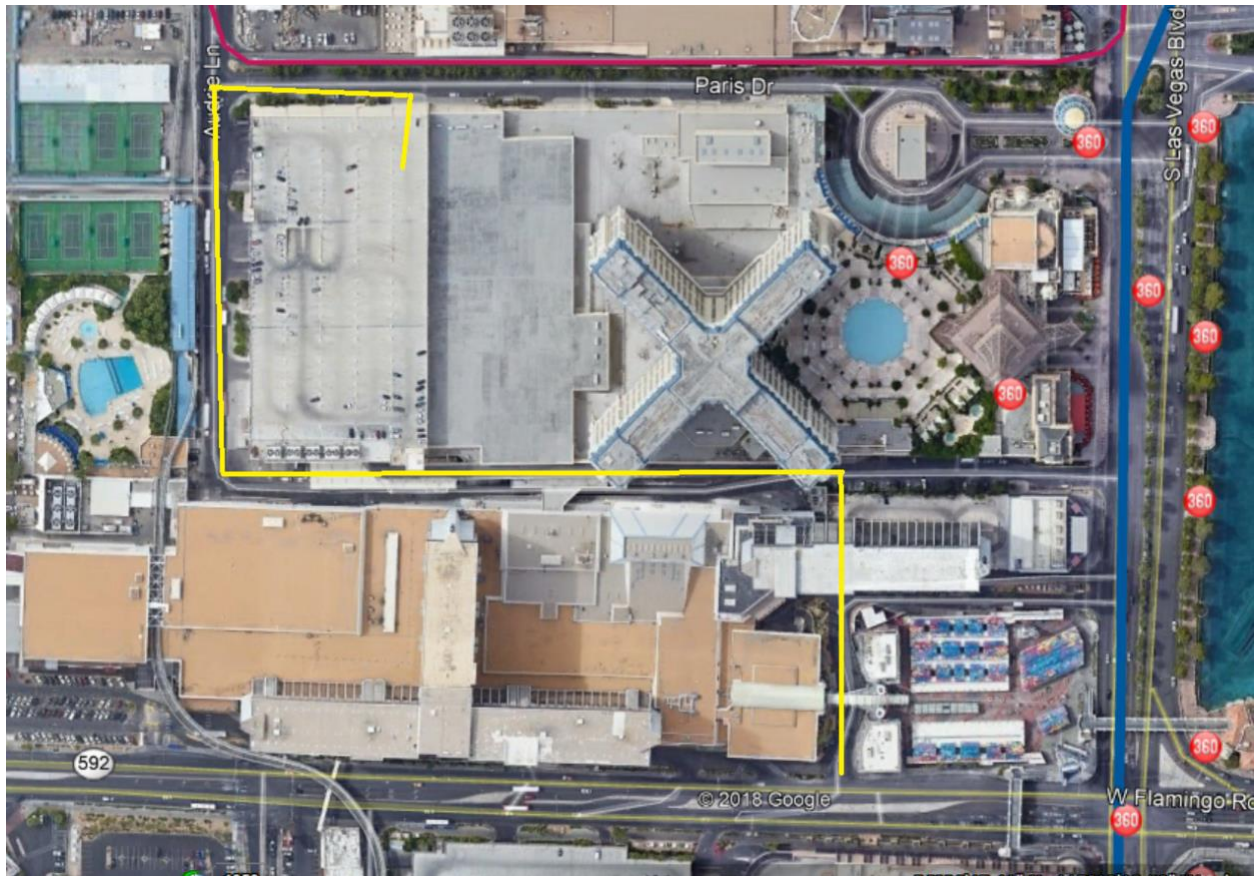

HOTEL GUEST & STAFF NOTICE

Paris Hotel

Alternate Access Information

Sunday – February 26, 2023

During this evening event, Las Vegas Blvd will be closed. Hotel access will not be possible from Las Vegas Blvd between 2:30 pm and 11:30pm and vehicles will not be able to cross Las Vegas Blvd*. Please use the alternate directions provided below.

Plan ahead. Expect delays.

To access Paris from 2:30 pm to 11:30 pm, approach from the east using Paradise Rd

- Turn west on E Flamingo Road
- Turn left on the road west of Bally's entrance (road has no name. See Paris Garage Access Visual) follow road to end
- Turn Left on access road that runs into Audrie
- Turn right on Audrie to Paris Drive
- Turn right on Paris Drive and enter Paris Parking

*Portions of the Las Vegas Blvd South will begin opening as early as 8:30pm to vehicular traffic. Roads reopen on a rolling basis, at the discretion of LVMPD and times are approximate

Thank you for your cooperation.
For more information and help with alternate directions, please visit:
RunRocknRoll.com/community-impact