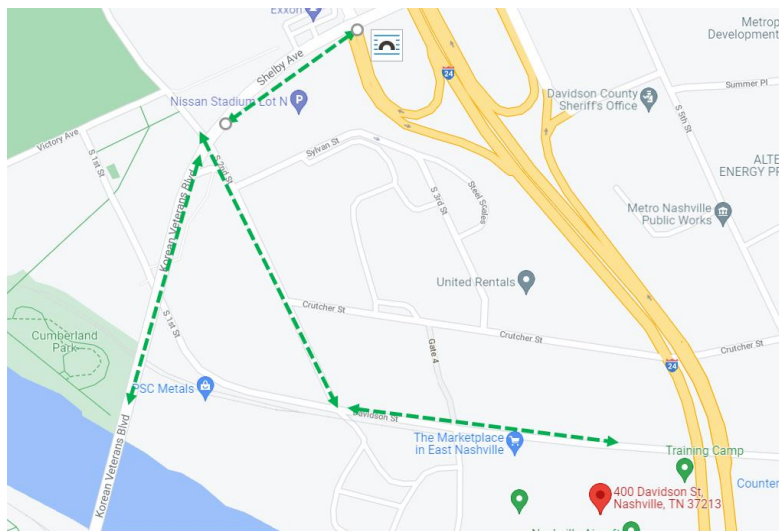

400 Davidson Street Alternate Directions

Saturday, April 22, 2023

Some streets near this address will be closed from 5:45 AM to 1:45 PM.
To reach 400 Davidson St during closures, follow the directions below.
Please expect delays and allow extra time for travel.

From I-24:

- Take the Shelby Ave exit
- Turn toward the Stadium on Shelby Ave
 - Turn left onto S. 2nd St
 - Turn left onto Davidson St

From Korean Veterans Blvd:

- Turn right onto S. 2nd St
- Turn left onto Davidson St

Reverse directions to leave 400 Davidson.

For more detailed information about road closures:
<https://www.runrocknroll.com/nashville-road-closure>
community.cgi@ironman.com