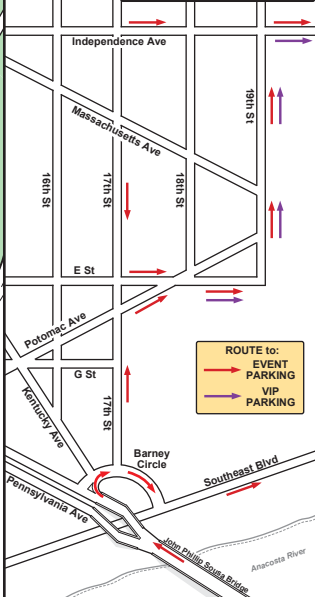

RFK Stadium

Saturday March 26 2022
RFK STADIUM
 LOTS 8 & 8a

Drawing Dated - 02/03/22
 Version 1.3
LOT 8 & 8a
EVENT PARKING

PEDESTRIAN ROUTE to the FINISH FESTIVAL

RIDE SHARE TERMINAL

P EVENT PARKING
 LOT 8

P RIDE SHARE PARKING

P EVENT PARKING
 LOT 8

P EVENT PARKING
 LOT 8

PEDESTRIAN ROUTE to the FINISH FESTIVAL

P VIP PARKING
 LOT 8a

EVENT PARKING ACCESS
 from 19th St: Turn East on Independence Ave SE following signs to Lot 8 entrance on right

VIP PARKING ACCESS
 - take 19th St North and turn East (right) on Independence Ave SE
 Stay in right lane and enter access road following signs to Lot 8a

P EVENT PARKING
 LOT 8

BARNEY CIRCLE INSET

EVENT PARKING ACCESS
 from 17th St: Turn East at Barney Circle SE and East on Southeast Blvd following signs to Lot 8 entrance on left

Key

- > EVENT PARKING ROUTE
- > RIDE SHARE SHUTTLE ROUTE
- > VIP PARKING ROUTE
- > PEDESTRIAN ROUTE to the FINISH FESTIVAL

THIS DRAWING IS THE PROPERTY OF
COMPETITOR GROUP INC
 3407 W Martin Luther King Blvd
 Tampa Florida 33607
 Tel # (813) 868 - 5940