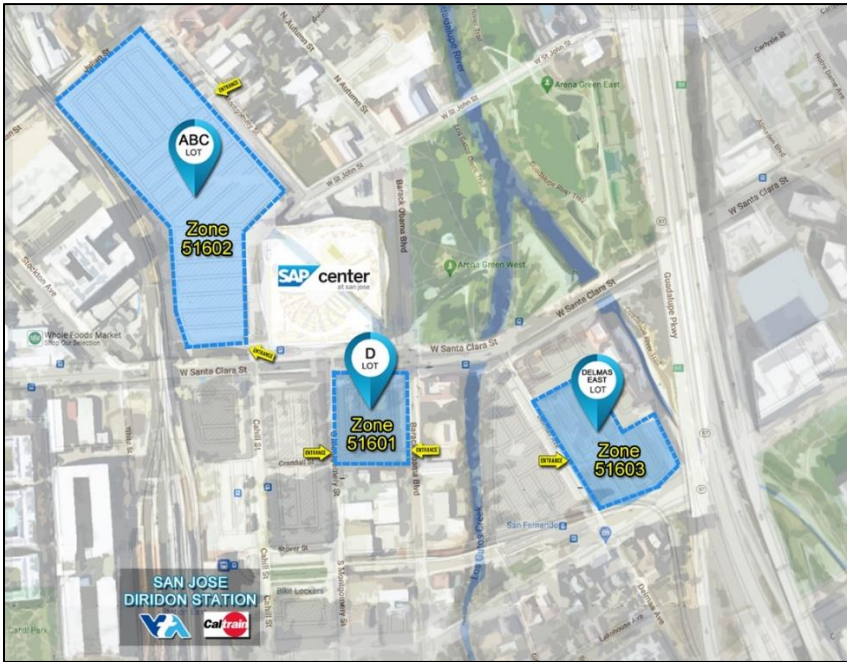

# Daily Parking Info

SAP Center offers both daily parking for Caltrain riders, commuters, and local businesses.

Daily Pass (\$5-\$6) can be purchased [HERE](#) via ParkMobile. Pick a ZONE number based on the lot you desire. Review the rules and restrictions below prior to purchase.

[CLICK HERE](#) to park in ABC LOT (51602)

[CLICK HERE](#) to park in Lot D (51601)

[CLICK HERE](#) to park in Delmas (51603)

## Parking at SAP Center:

- SAP Center Lot “D”, located on the corner of Santa Clara and Montgomery streets, offers 200 spaces for daily parkers.
- SAP Center Lot “ABC”, located on Santa Clara Street between Montgomery and Cahill Streets, offers 1,500 spaces for daily and monthly parkers.
- Delmas East lot is located on Delmas Street between Santa Clara Street and San Fernando

## Rules and Restrictions:

- Daily passes are valid at SAP Center until 5:30 p.m. on EVENT days and midnight on NON-EVENT days, Monday – Sunday.
- **On EVENT days**, vehicles must exit by 5:30 pm. Vehicles parked after 5:30 pm will be subject to paying the event rate, typically \$40.
- Please view the SAP Center Event Calendar for a list of upcoming events. Check out the [SAP Center Event Calendar](#).
- Overnight parking is prohibited.