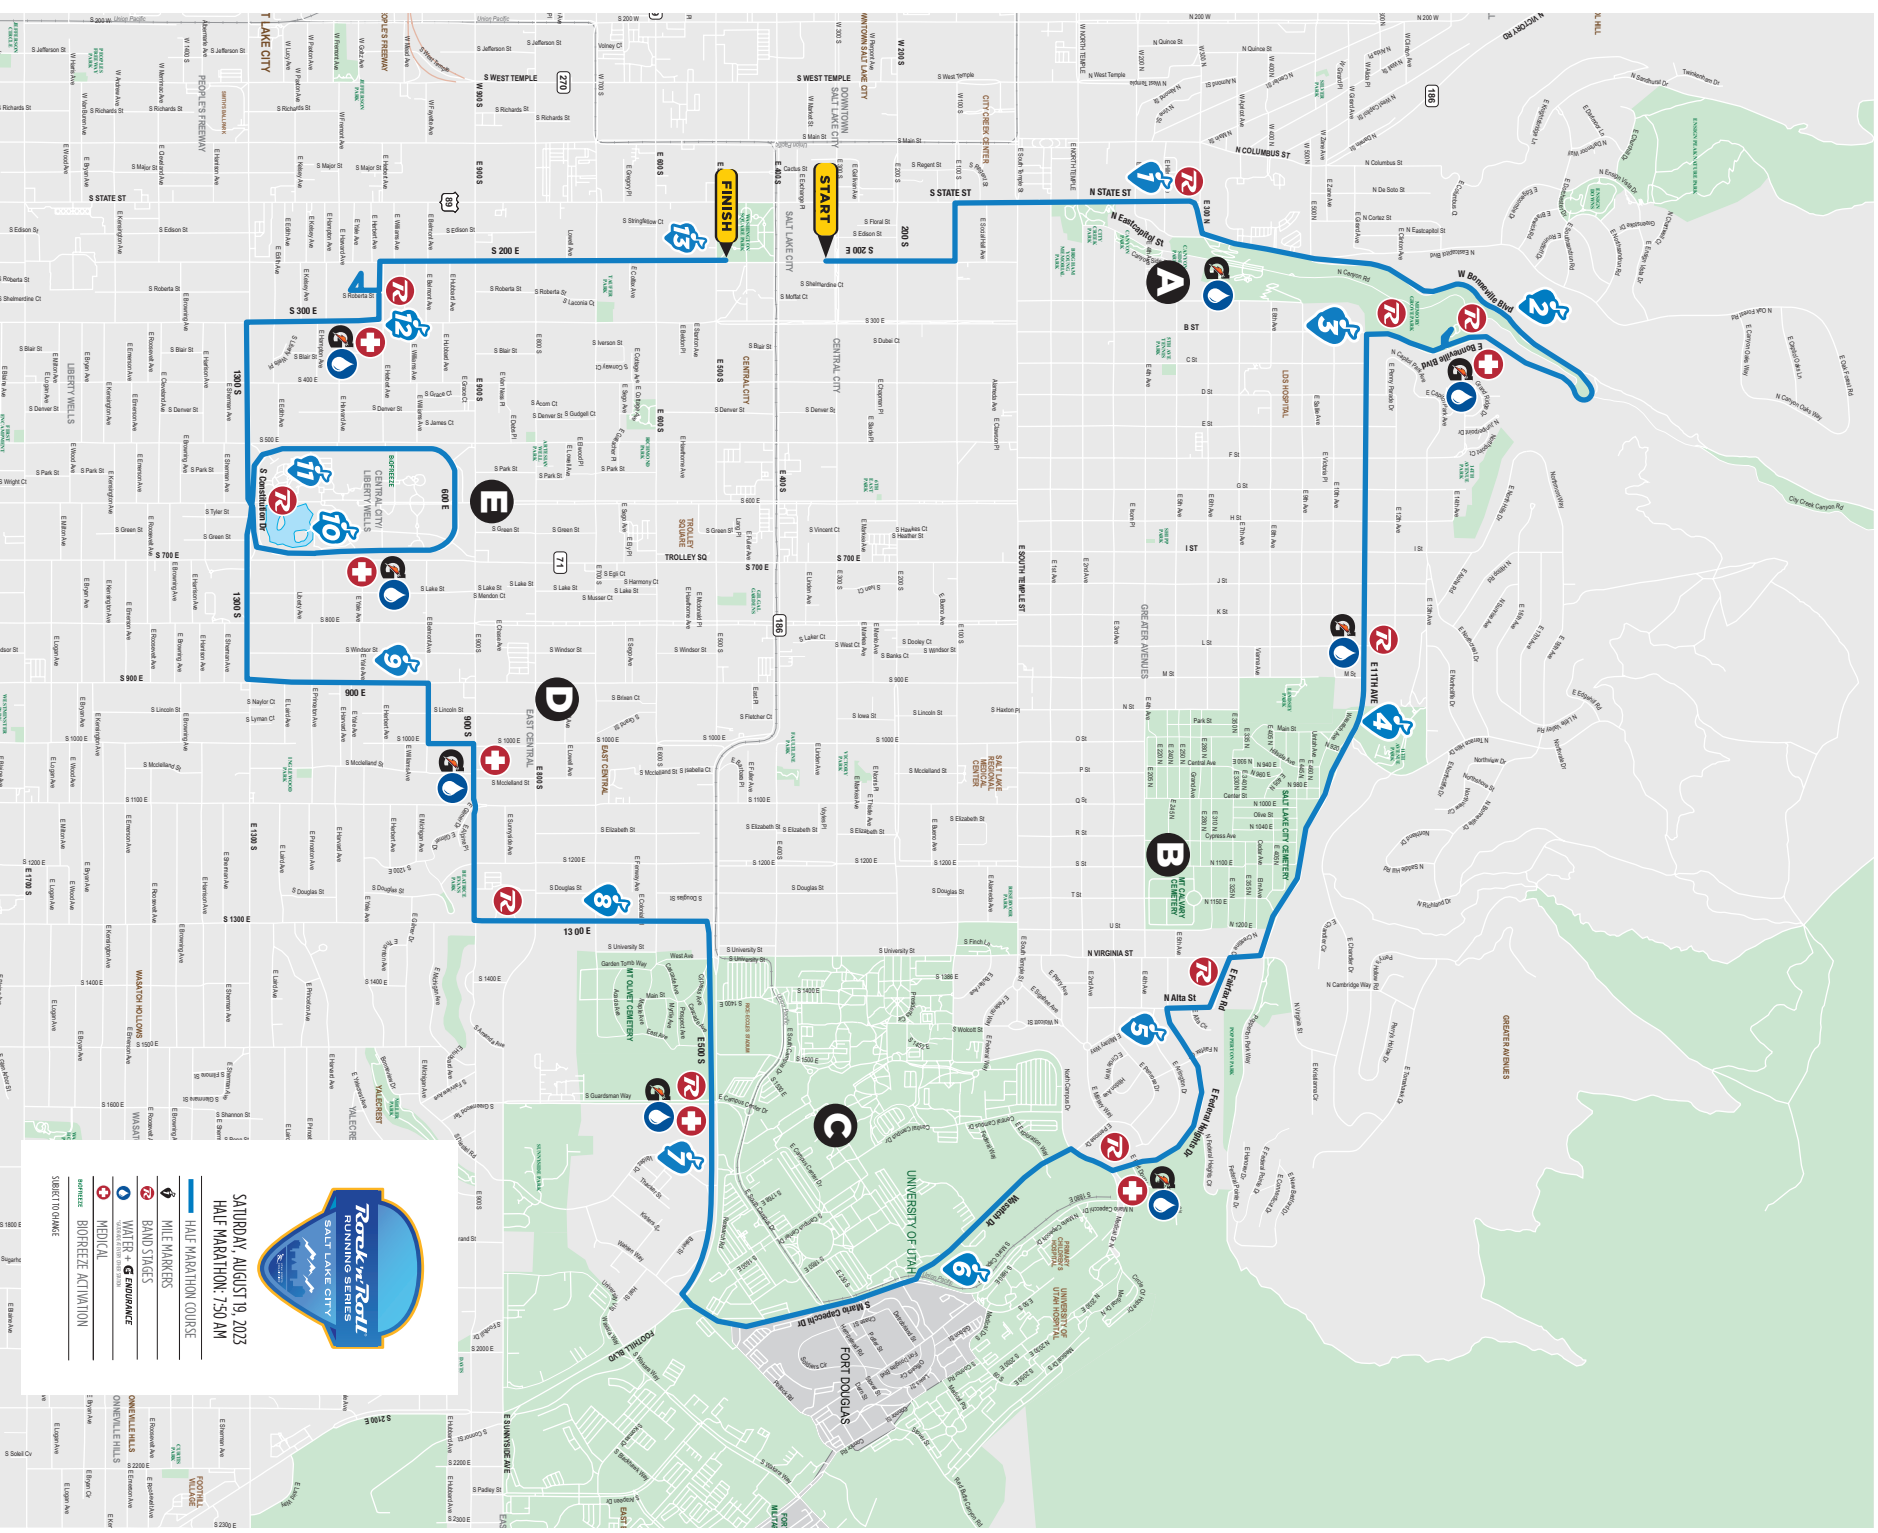

NO PARKING ZONES

This notice informs you that on-street parking will be TEMPORARILY restricted along the race routes on Saturday, August 18-19. Please park your vehicle in an alternate location on those dates. Vehicles left in No Parking areas will be ticketed and towed at the owners expense. A list of no-park zones and alternative parking locations is at www.runrocknroll.com/community-impact

**ROAD
CLOSURE
NOTICE**

**FRIDAY & SATURDAY,
AUGUST 18-19, 2023**

SALT LAKE CITY

RunRocknRoll.com/community-impact

ROAD CLOSURES AND ALTERNATE ROUTES SATURDAY, AUGUST 19

Closures and time are subject to change. Roads reopen as last participant passes and course materials are removed.

Area	Time Closed	Closed Areas & Alternate Access Notes
A	6:00 am - 8:00 am	DOWNTOWN/CAPITOL HILL: Roads in Downtown Salt Lake City and Capitol Hill will be closed from approximately 6:00am to 8:00am. State Capitol is open during normal business hours during event.
B	6:00 am - 9:15 am	THE AVENUES/FEDERAL HEIGHTS: Roads in The Avenues and Federal Heights area will be closed from approximately 6:00am to 9:15am
C	6:45 am - 9:45 am	UNIVERSITY OF UTAH: Roads near the University of Utah will be closed from approximately 6:45am to 9:45am. All University of Utah facilities are open during normal business hours.
D	7:00 am - 11:00 am	EAST CENTRAL: Roads near the University of Utah will be closed from approximately 7:00am to 11:00am
E	7:00 am - 11:15 am	LIBERTY PARK: Roads near the Liberty Park will be closed from approximately 7:00am to 11:15am. Runners enter Liberty Park off 1300 South, take to paved bike path and run complete loop around park and then exit 1300 South. Liberty Park open to traffic, but 1300 South entrance/exit closed. All vehicles must enter/exit off 900 South. Regular activities open.