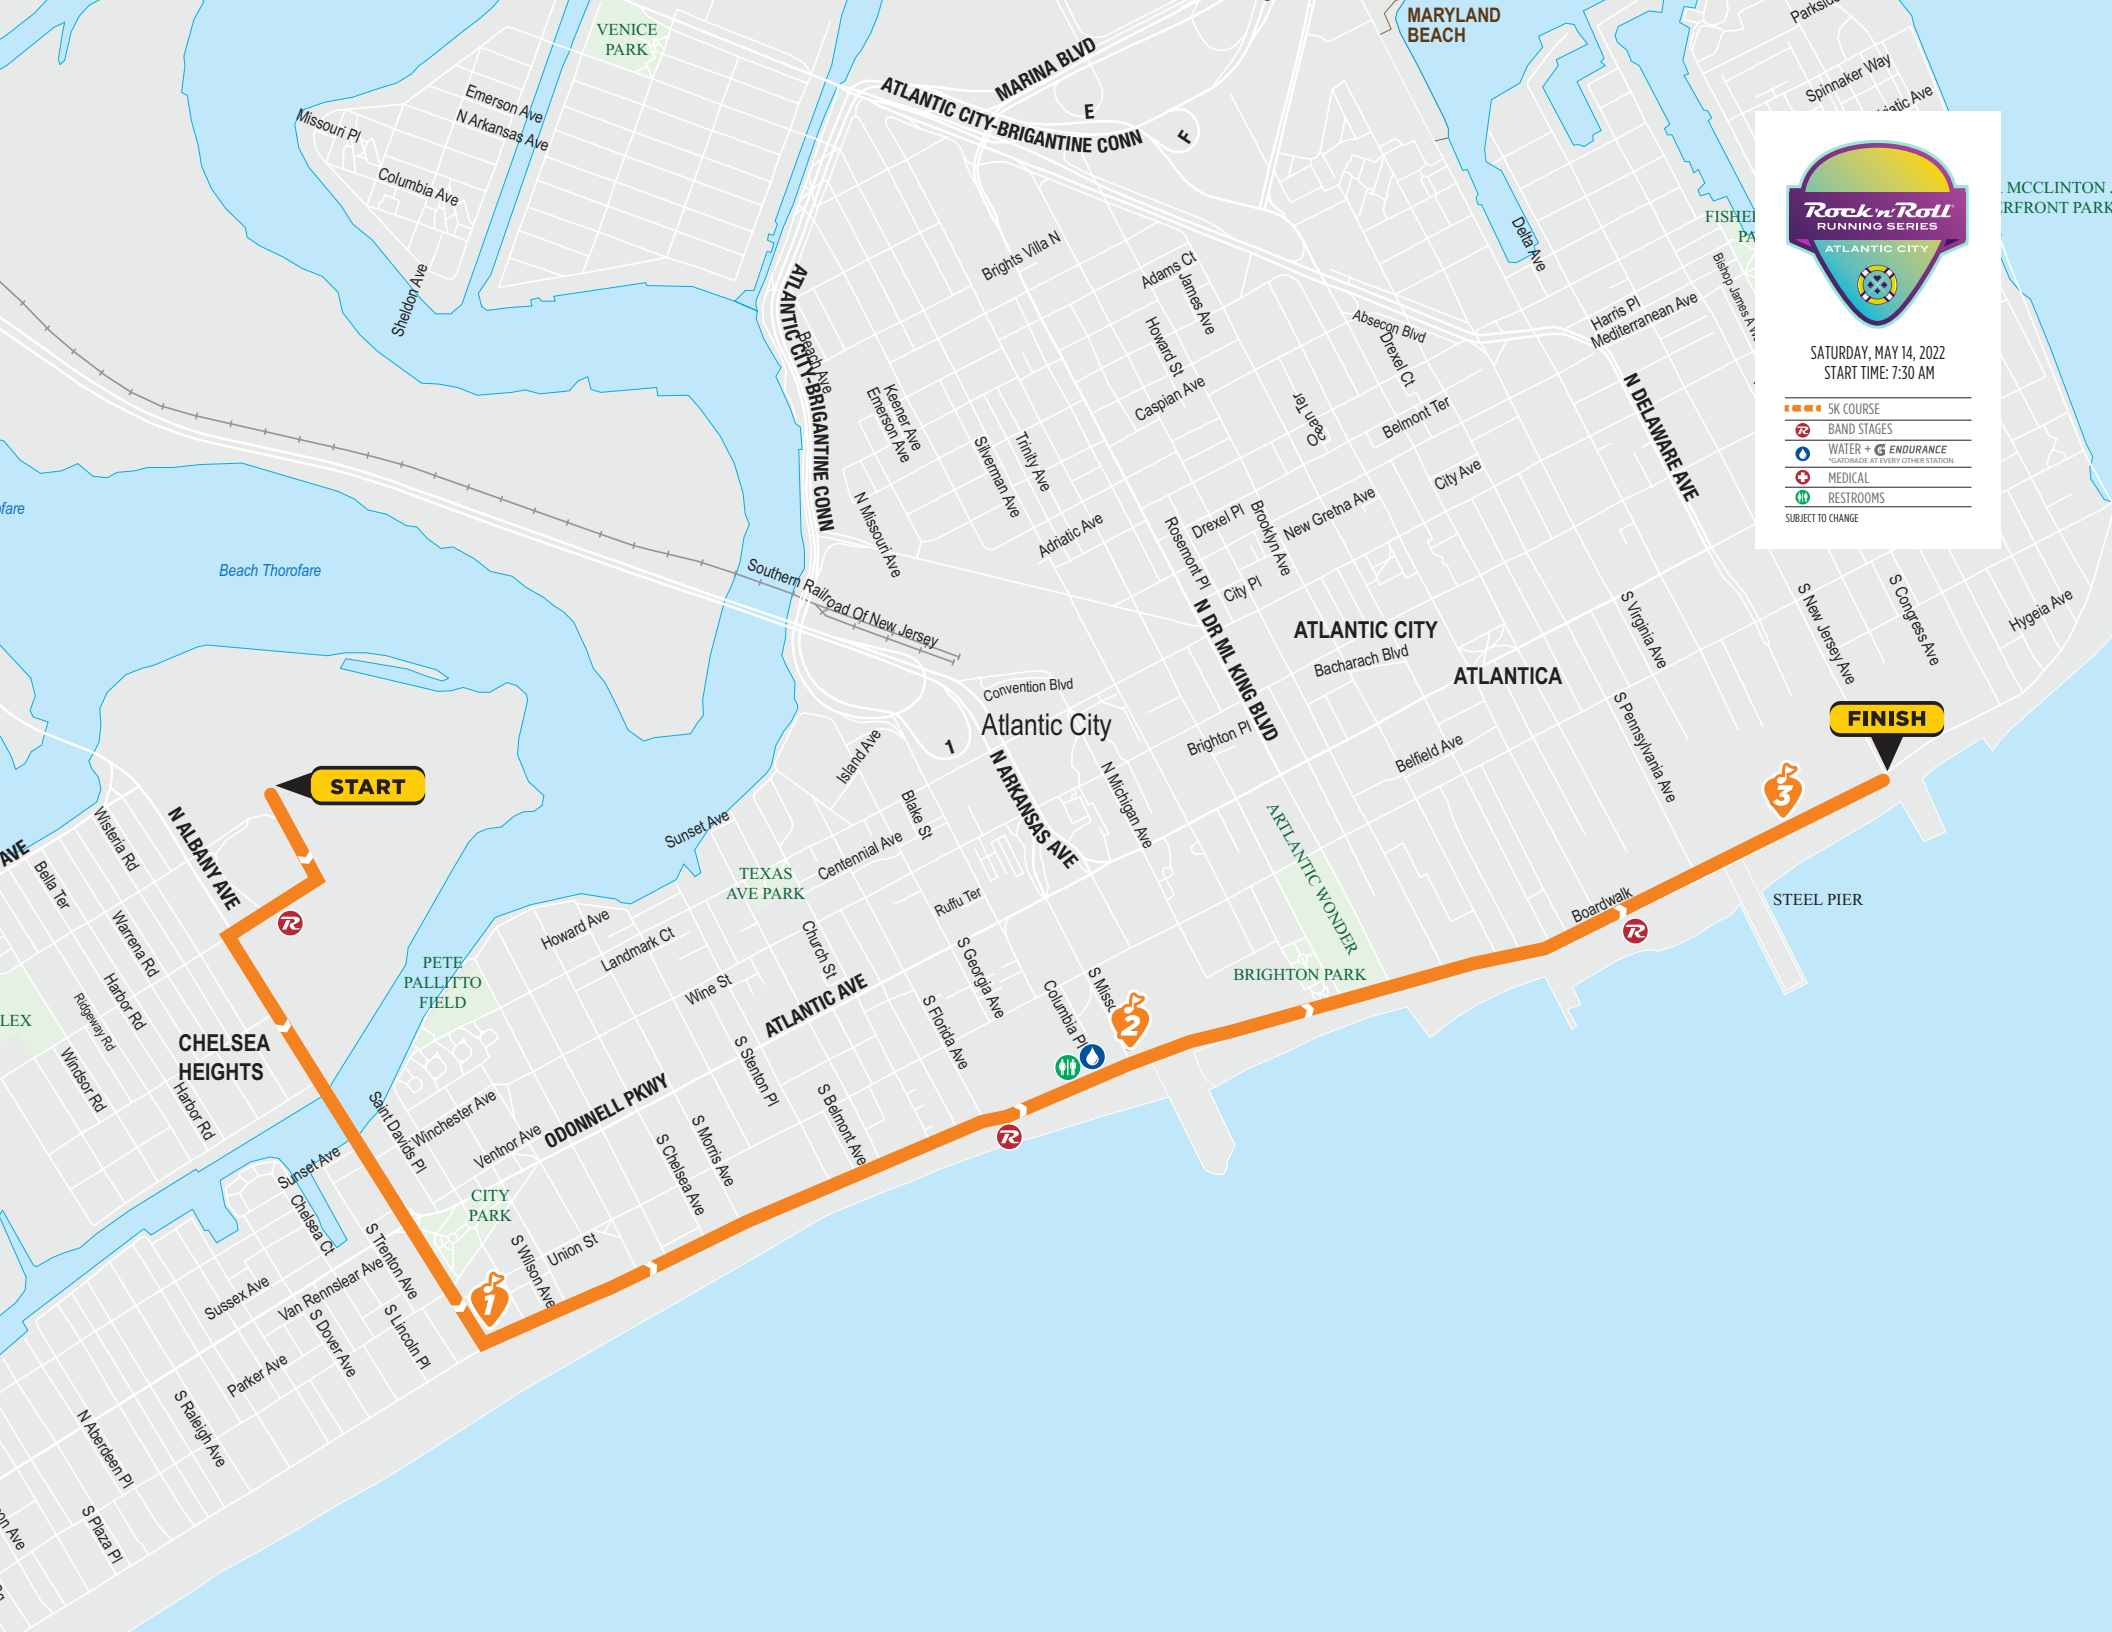

SATURDAY, MAY 14, 2022  
START TIME: 7:30 AM

- 5K COURSE
  - BAND STAGES
  - WATER + ♿ ENDURANCE  
WATER STATIONS AT EVERY OTHER STATION
  - MEDICAL
  - RESTROOMS
- SUBJECT TO CHANGE

**START**

**FINISH**