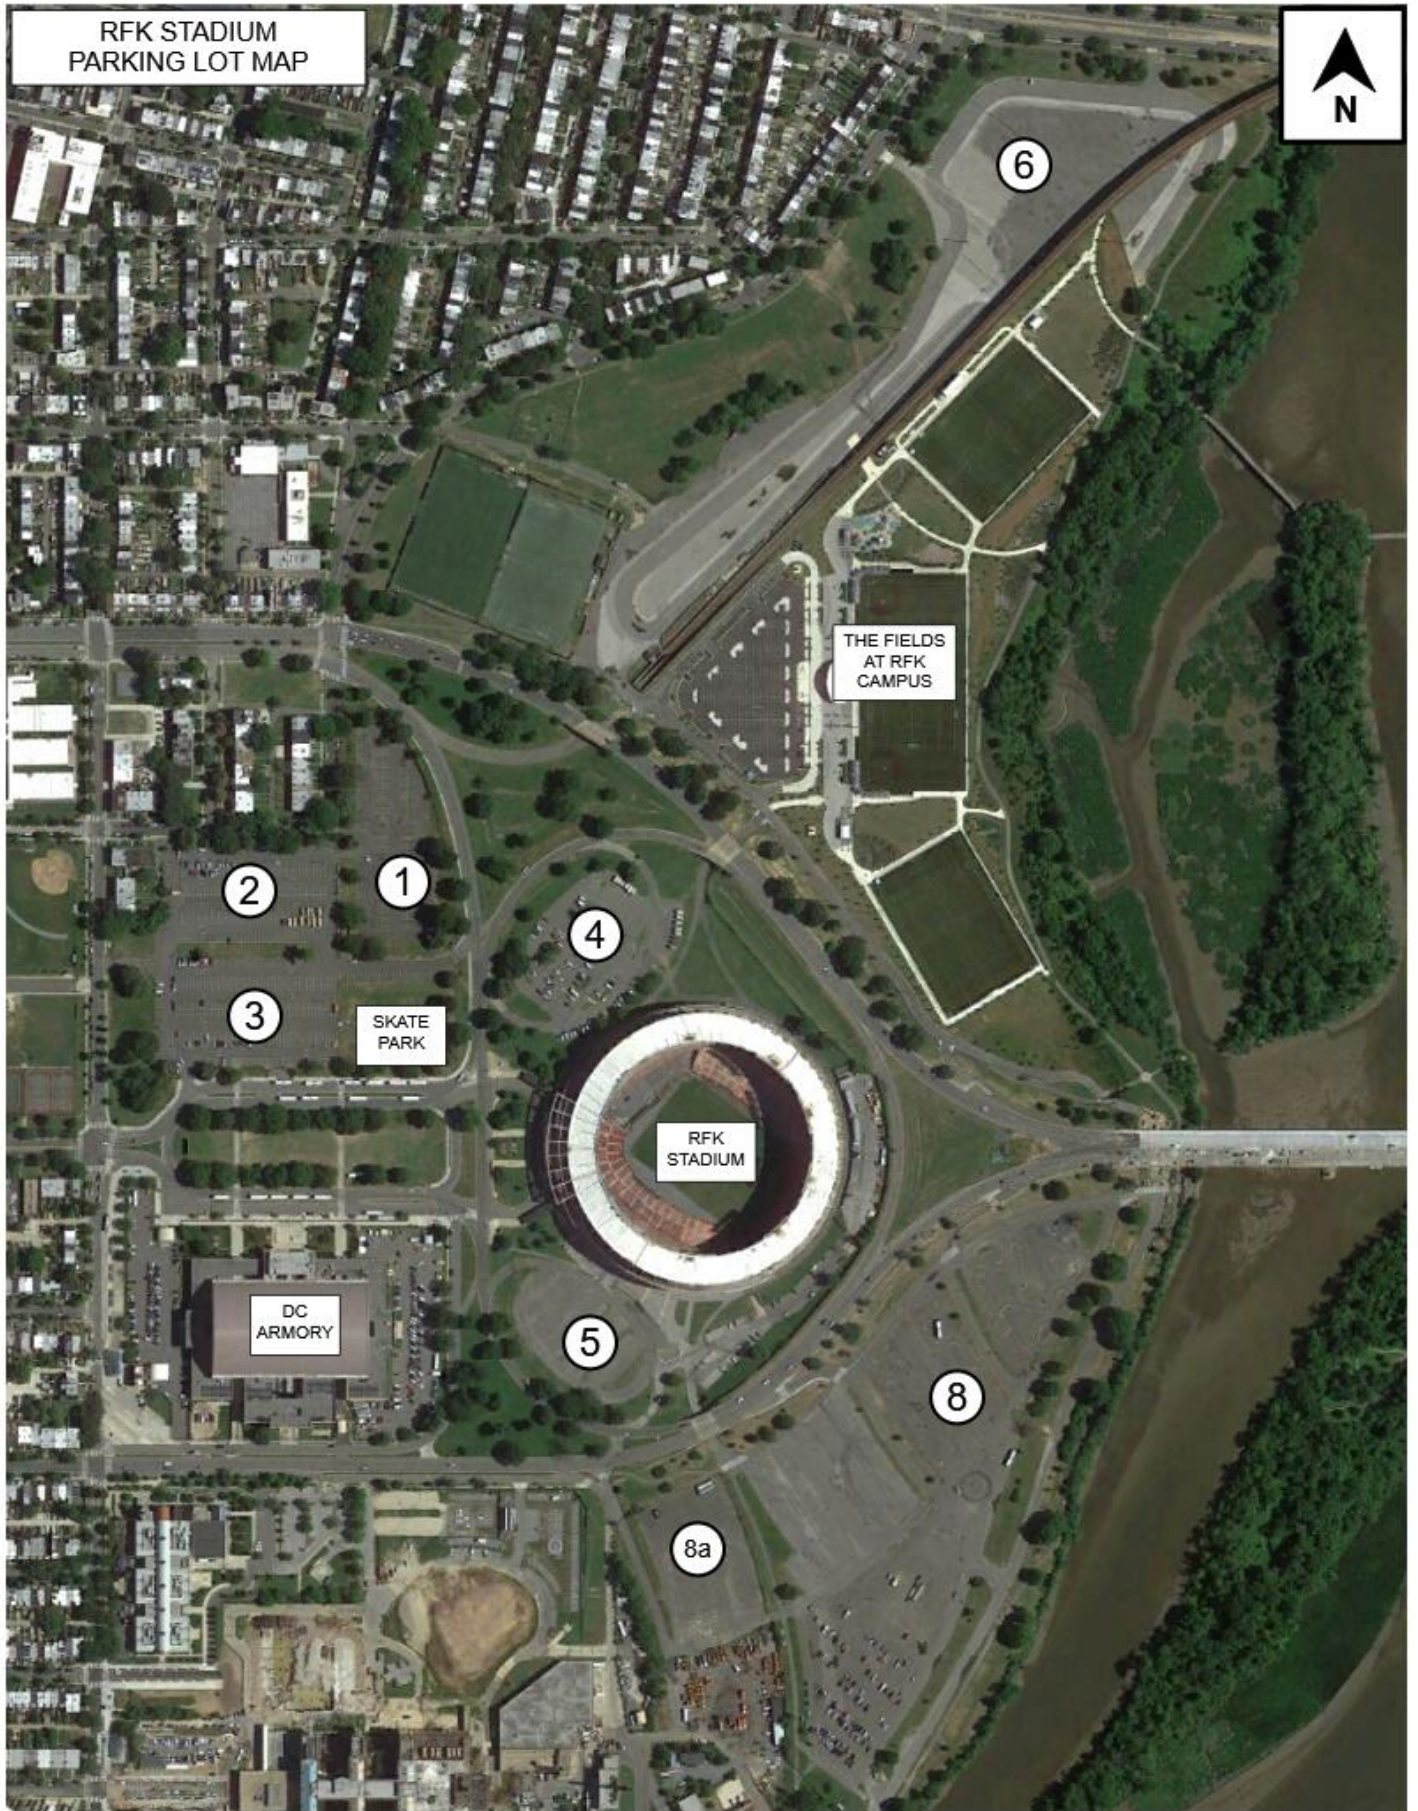

**RFK STADIUM
PARKING LOT MAP**

2

1

3

SKATE
PARK

4

RFK
STADIUM

5

DC
ARMORY

8

8a

6

THE FIELDS
AT RFK
CAMPUS