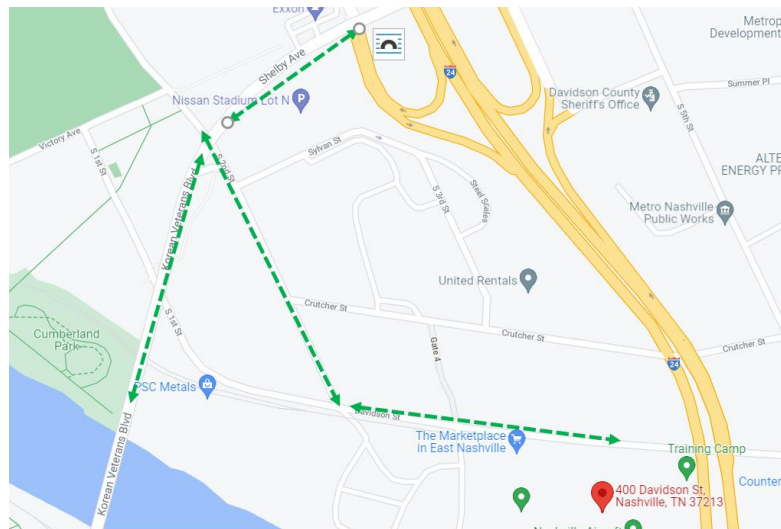

400 Davidson Street Alternate Directions

Saturday, April 27, 2024

Some streets near this address will be closed from 5:45 AM to 1:45 PM.
To reach 400 Davidson St during closures, follow the directions below.
Please expect delays and allow extra time for travel.

From I-24:

- Take the Shelby Ave exit
- Turn toward the Stadium on Shelby Ave
 - Turn left onto S. 2nd St
 - Turn left onto Davidson St

From Korean Veterans Blvd:

- Turn right onto S. 2nd St
- Turn left onto Davidson St

Reverse directions to leave 400 Davidson.

For more detailed information about road closures:
<https://www.runrocknroll.com/nashville-road-closure>
community.cgi@ironman.com