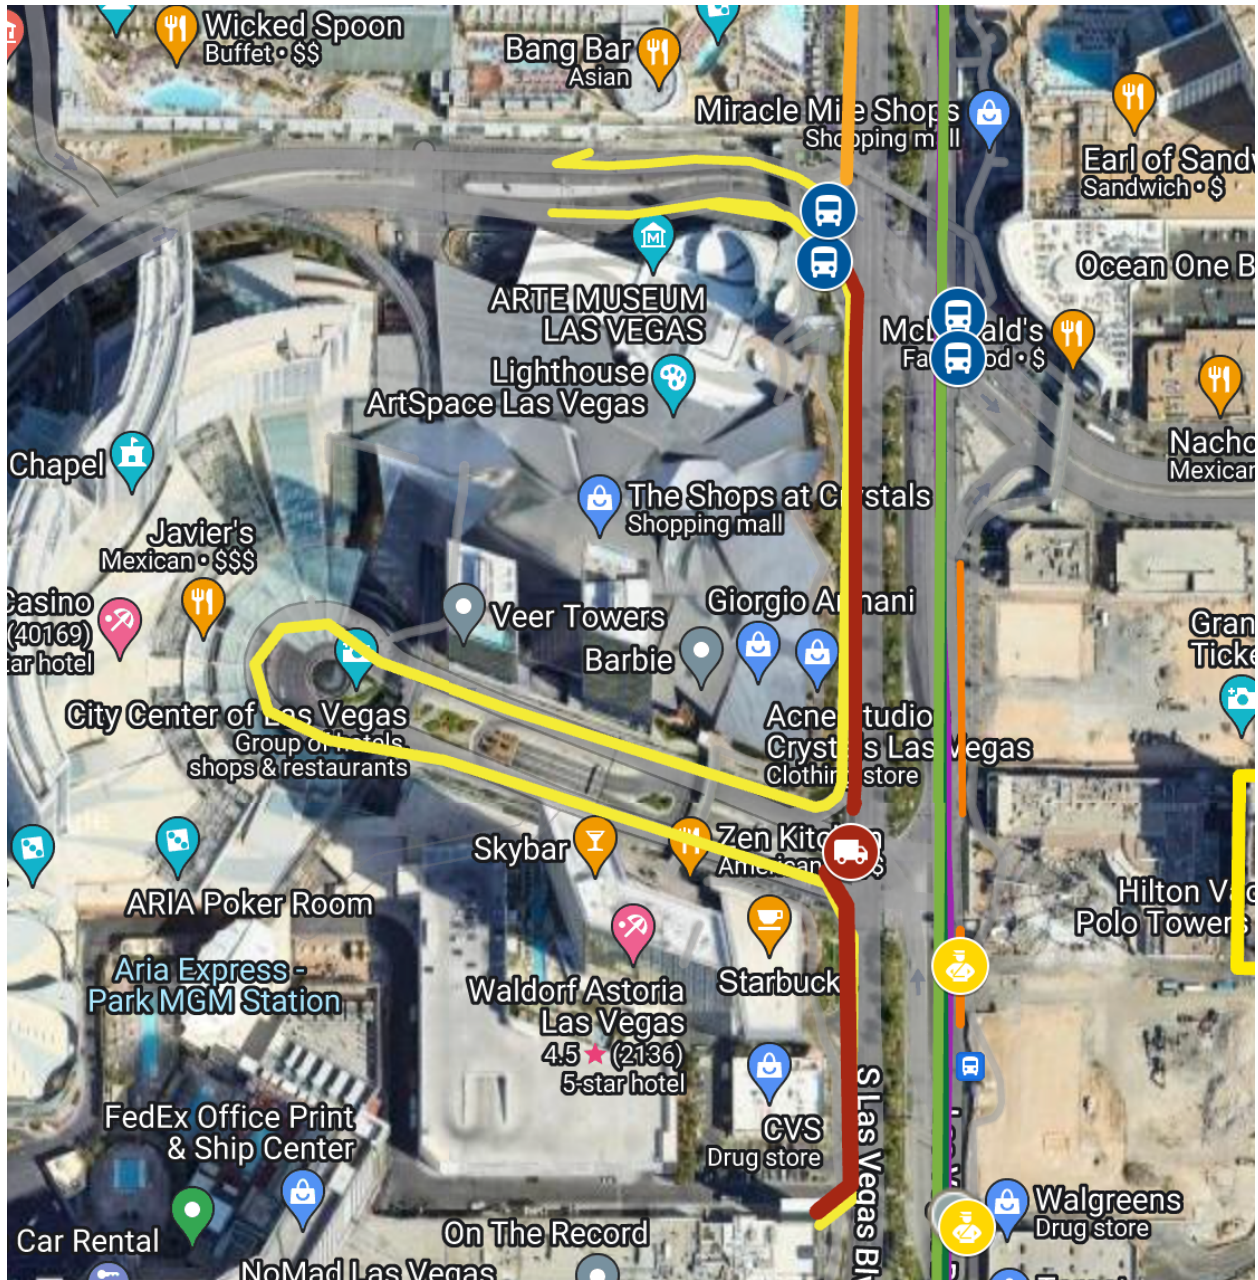

HOTEL GUEST & STAFF NOTICE

Cosmopolitan

Alternate Access Information

Sunday – February 25, 2024

During this evening event Las Vegas Blvd will be closed. Hotel access will not be possible from Las Vegas Blvd between 2:30pm – 11:30pm*. Vehicles will not be able to cross Las Vegas Blvd**. Please use the alternate directions provided below.

Plan ahead. Expect delays.

To access the Cosmopolitan from 2:30 pm to 11:30 pm, approach from the west using Tropicana.

- Turn right on Polaris St.
- Turn right on Harmon Ave to access the rear entrance to the Cosmopolitan.

*Las Vegas Blvd between Sunset and Tropicana is scheduled to reopen at approximately 8:30pm. **Cross traffic at Tropicana is scheduled to resume at approximately 8:30pm. Roads reopen on a rolling basis, at the discretion of LVMP and times are approximate.

Thank you for your cooperation.
For more information and help with alternate directions, please visit:
RunRocknRoll.com/community-impact